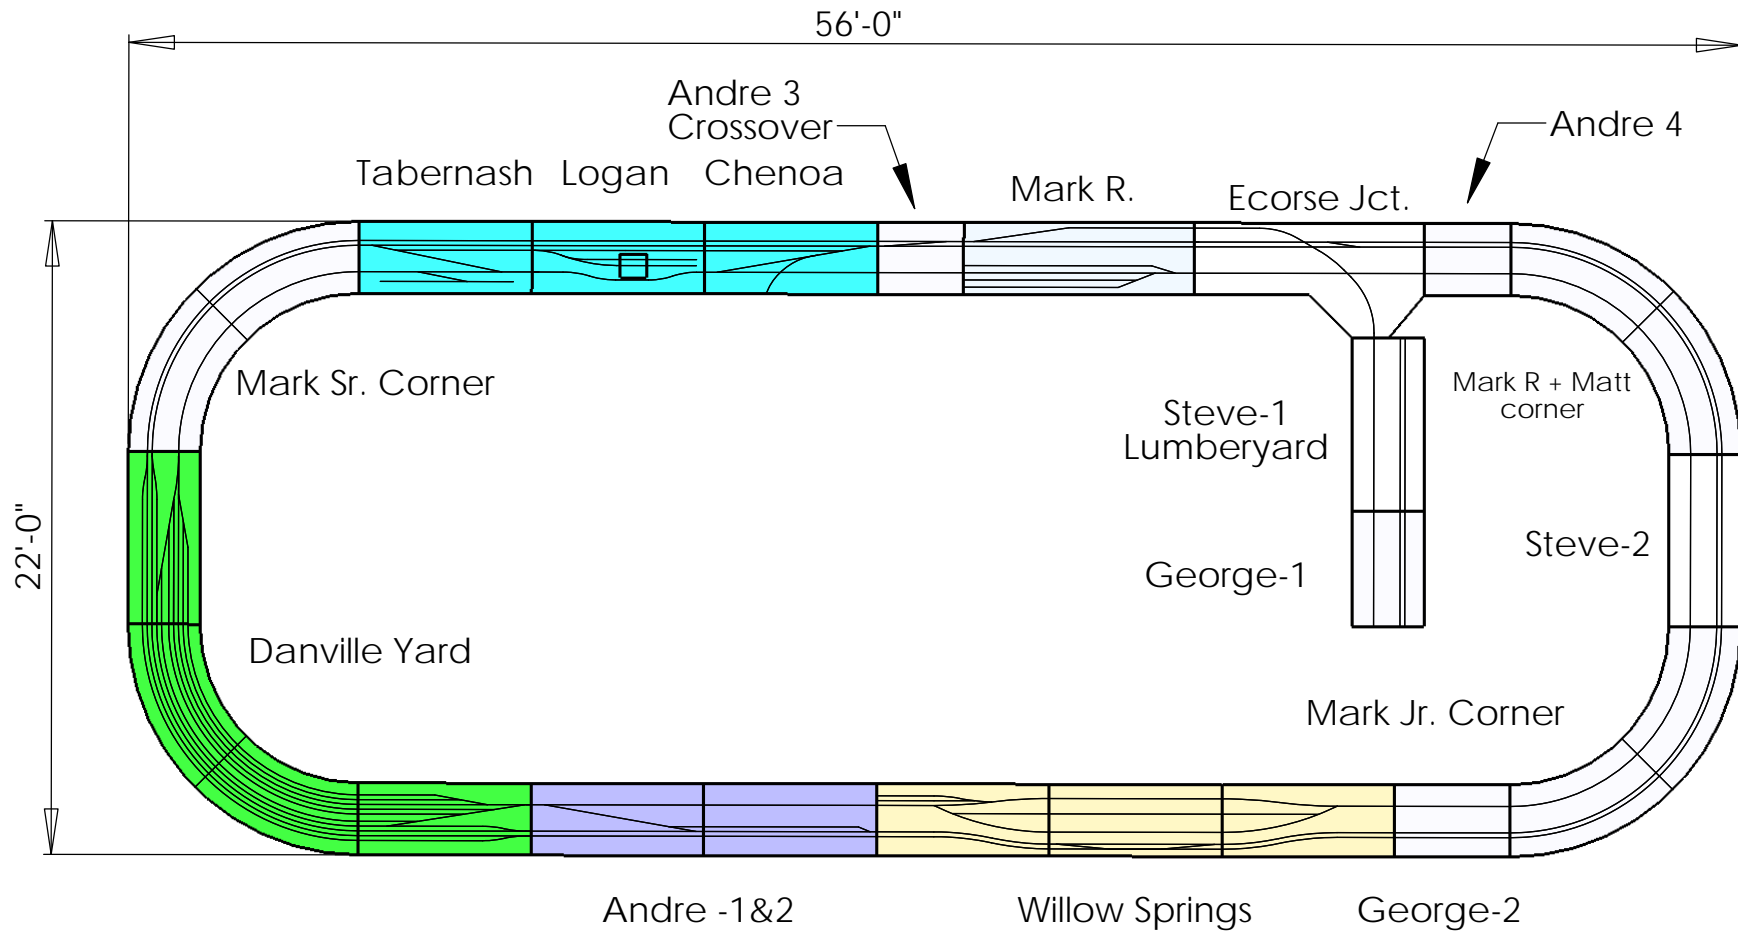

Total size with guard rope isles: 28' x 60'

Last updated: March 7, 2012	PROJECT	
	OVSSS Layout	
DRAWN BY: BRIAN SELLERS	DRAWING	
	WGH 2012	
	SCALE: 1:80	SHEET 1 OF 1